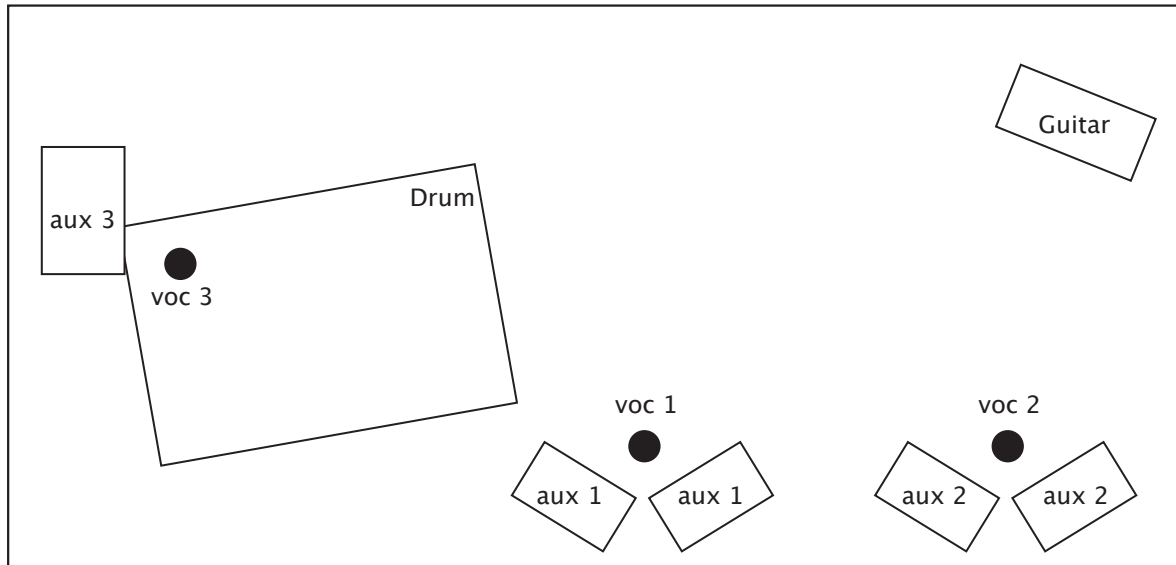

The monofones

august 2009

1	Kick	Shure beta 52A	- Gate
2	Kick	SM 91	- Gate
3	Snare top	SM 57	- Compressor
4	Snare bottom	SM 57	- Gate
5	Hat	condenser	
6	Floor	D 112	- Gate
7	Overhead	condenser	
8	Overhead	condenser	
9	Guitar	MD 421 II	
10	Guitar	e906	
11	Lead Vocal / left	SM58	- Compressor
12	Vocal / right	SM58	- Compressor
13	Vocal drum	SM beta 57A	- Compressor

1 x Reverb (SPX 900 or equal), 1x Tap Delay (D-Two or equal)

Monitoring: 3 separate monitor mixes.